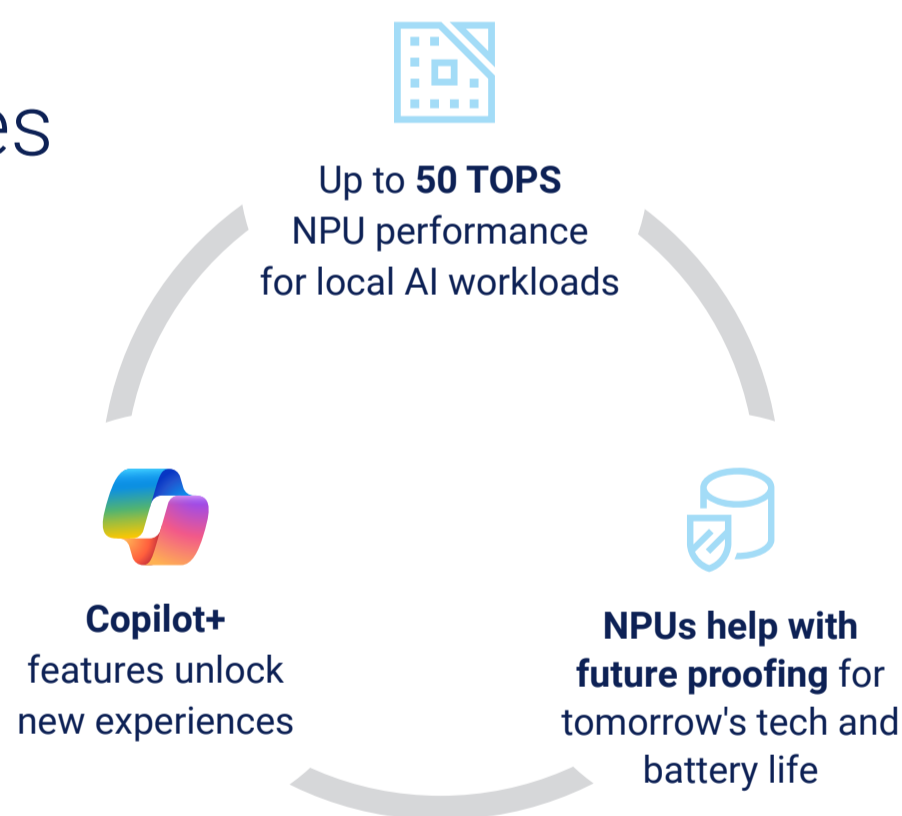

Experience the full lineup of Dell PCs advanced by AMD innovation.

Dell PCs powered by AMD are packed with the highest performance per dollar in today's workplace. Combine that value with built-in AI capabilities that enhance productivity for a wide range of users and IT-friendly tools that help simplify management, these PCs are designed to scale with your business.

Performance to keep your business productive.

Dell PCs powered by AMD technology deliver elite multi-threaded performance, enabling seamless multitasking and handling of heavy workloads. With the power to boost productivity, employees can work smarter whether in the office or on the move. These business PCs are designed to meet today's demands and scale for tomorrow.

Up to **16%** improved **responsiveness** for a more efficient workday¹

27% better runtime on select systems for on-the-go work²

Up to **33%** faster multi-threaded performance for heavy workloads³

Put next-level AI experiences at your team's fingertips.

Dell PCs powered by AMD deliver better value and higher multithread performance, giving your business AI capabilities to boost productivity and streamline daily tasks. And with dedicated NPUs, these PCs improve responsiveness and elevate user experiences across workloads.

AMD PRO can help you simplify IT.

Dell PCs powered by AMD give value-minded businesses best-in-class AI performance combined with x86 compatibility, enterprise-grade manageability, security and performance. Tools like Dell Management Portal which gives IT administrators the flexibility to manage their fleet from the cloud in conjunction with Microsoft Intune.

Streamlined deployments for faster setup

Out-of-band management for remote PCs

Multi-console support for flexible IT environments